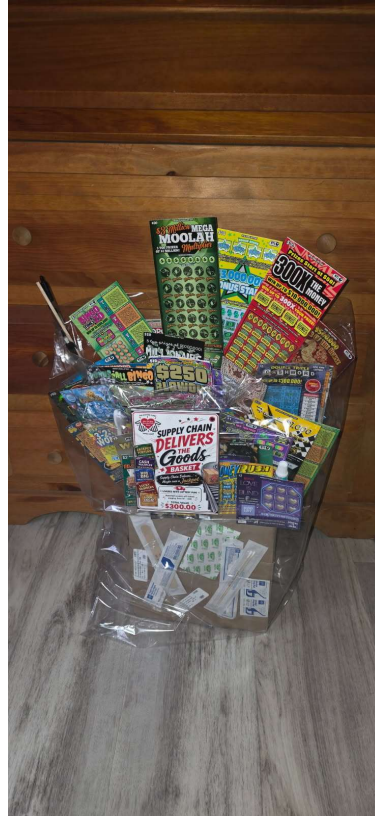

Basket #7
Supply Chain Delivers... Maybe even a Jackpot

**Donated By: Corporate Purchasing/
Supply & Distribution**